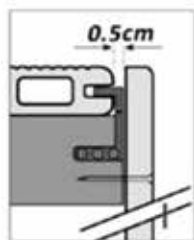

Hướng dẫn lắp đặt

Thi công sàn ngoài trời