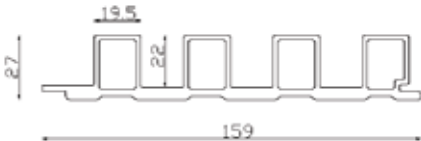

Model: EW159T27