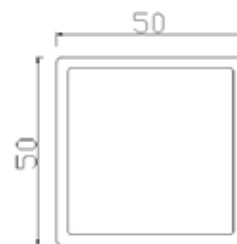

Model: EW50T50