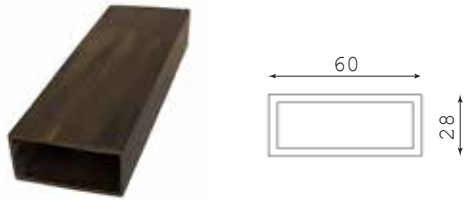

Model: EW120T120

Model: EW50T50

Model: EW80T33

Model: EW51T112

Model: EW220T40

Model: EW160T62

Ecovina WOOD & Railing is designed as plank and tested to withstand the extreme weather conditions. With the natural beauty of wood combined with steel frame system to make sure special force. **Ecovina WOOD** Fencing & Railing is widely used for building villas and resorts.