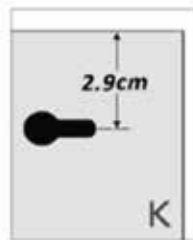

Hướng dẫn lắp đặt

Thi công sàn ngoài trời