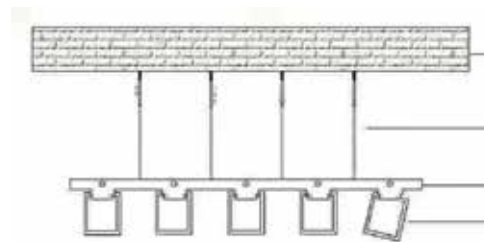

Model: EW80T33

Model: EW100T50

Model: EW50T50

Hệ trần nan

Model: EW150T3.5

Model: EW120T120

Model: EW100T3.5

Model: EW75T3.5

Model: EW50T3.5

Multifunction square pass - Lam gỗ đa chức năng

Ecovina WOOD multifunction square pass is designed with a central hollow core to reduce weight but to create special force. With the surface of natural wood, it is the perfect alternative to natural wood for wood applications such as facade Cladding, Luver, pergolas, bench & flower, pavilion, fencing & railing